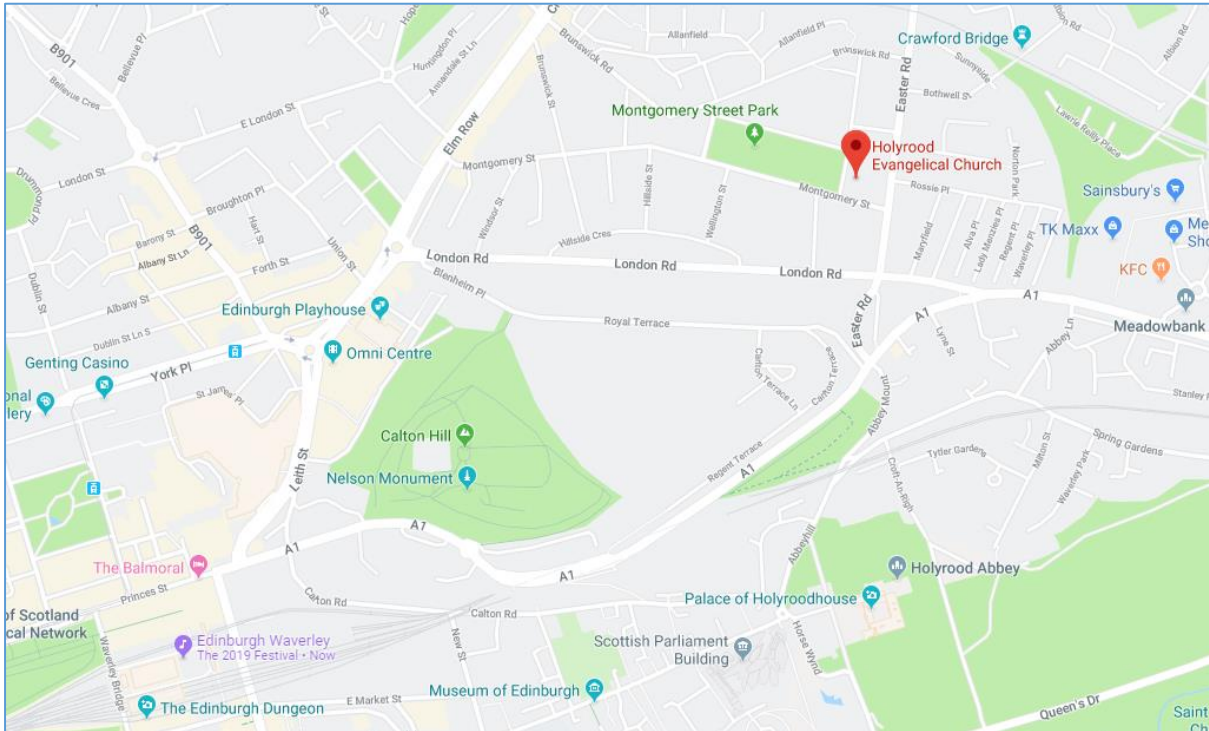

Holyrood Evangelical Church
121 Montgomery Street
Edinburgh
EH7 5EP

There is no onsite parking at the venue, however there is plenty of free on-street parking available around the venue (e.g. Montgomery Street, Elgin Terrace, Elgin Street) - the Pay & Display meters are just Monday to Friday in these streets.

The nearest train station is **Waverley**, which is 1 mile from the venue. For up to date travel information, please visit [ScotRail](https://www.scotrail.gov.uk) or [Edinburgh Trams](https://www.edinburghtrams.com).

There are bus stops within a couple of minutes' walk of the venue. For the nearest bus stops and travel information, visit [lothianbuses.com](https://www.lothianbuses.com) or [stagecoachbus.com](https://www.stagecoachbus.com).