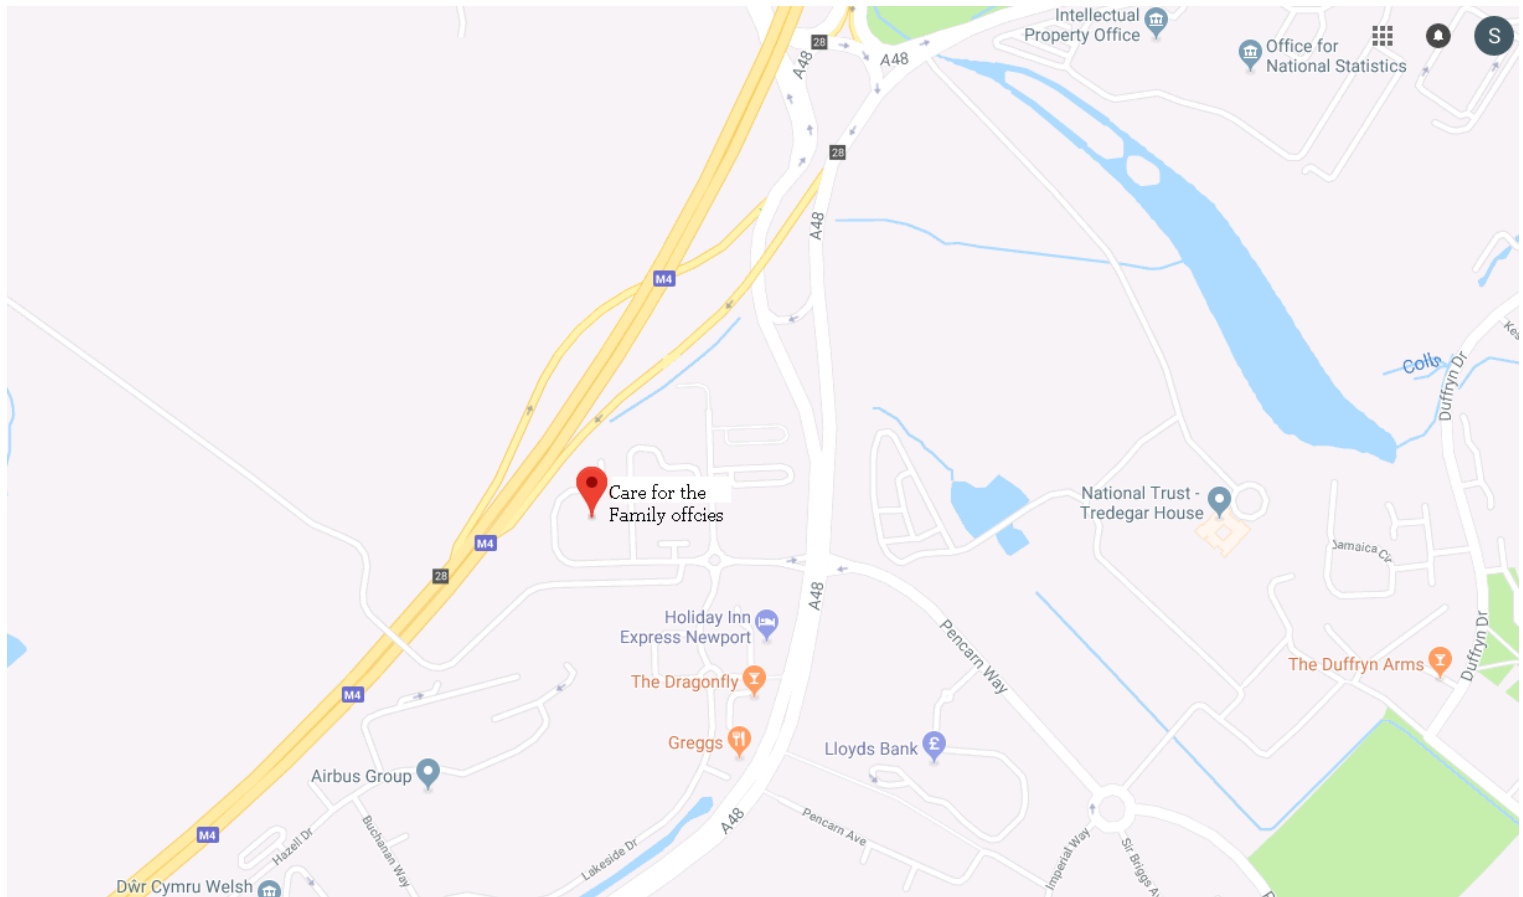

Care for the Family Offices

Tovey House

Cleppa Park

Newport

NP10 8BA

(If using Sat Nav, please use “Tovey House, NP10 8BA”)

Please note that there is a new road layout on Junction 28 – Tredegar Roundabout. Please leave additional travel time.