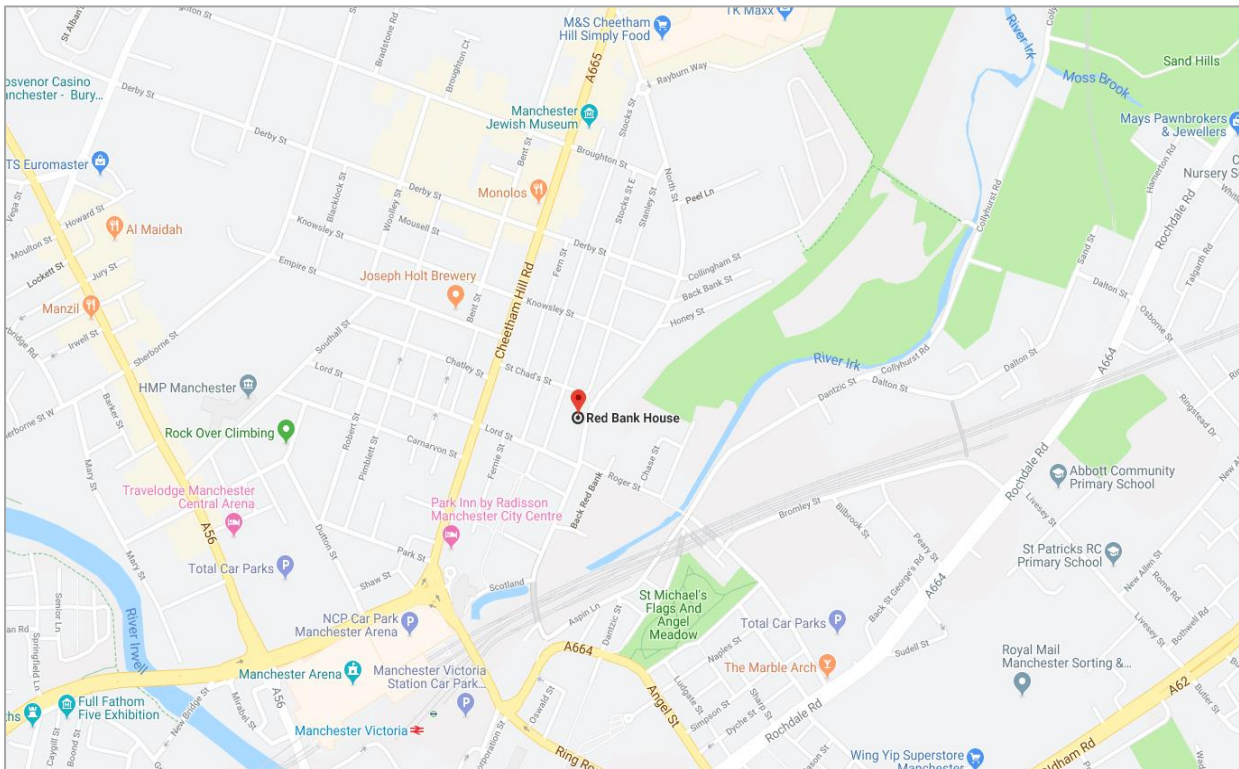

**Redbank House**  
4 St.Chad's Street  
Manchester  
M8 8QA

**Please be advised there is no on-site parking**, the car park is for staff only. There is free on-street parking in the area and an affordable secure car park located 100m away (use postcode M4 4EN).

**By rail:**

If you're travelling by rail, Redbank House is located a short 5 minute walk from Manchester Victoria, see the map (right) for directions on foot to Redbank House. If travelling into any other Manchester station they all have rail services operating to Manchester Victoria.

**By bus:**

The main bus routes that run to Cheetham Hill/St.Chad's Street are: 135 First Bus service that runs to and from Bury Interchange to Piccadilly Gardens in Manchester city centre. 42 First Bus service that runs to and from East Didsbury to Middleton. Both of these bus routes run on Cheetham Hill Road and they run to and from Piccadilly gardens which is in the heart of Manchester. The bus stop is next to St.Chad's Church located at the end of St.Chad's Street. For times and routes visit: [www.firstgroup.com/greatermanchester](http://www.firstgroup.com/greatermanchester)